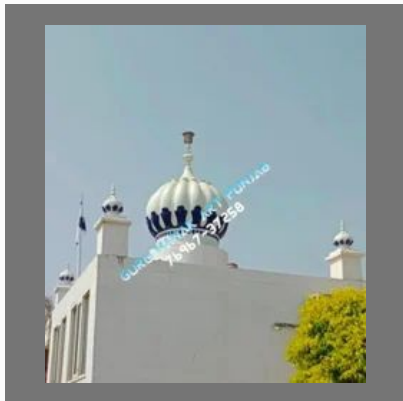

Gurdwara Gumbad Fiber Dome

Gurdwara Gumbad Fiberglass Dome

FIBERGLASS STATUE

Baba Shri Chand Ji Fiber Statue

Fiberglass Hiran Statue

Fiberglass Bhagat Singh Statue

Fiberglass Eagle Statue

FRP DOME

Fiber Gurdwara Sahib
Gumbad

Gurdwara Fiber Gumbad (Dome)

FRP Mosque Dome

White FRP Gurdwara Dome

FIBER GLASS STATUES

Punjabi Culture Fibre Statues

Punjabi Culture Fiber Statue

Punjabi Murtiya Fiber Statue