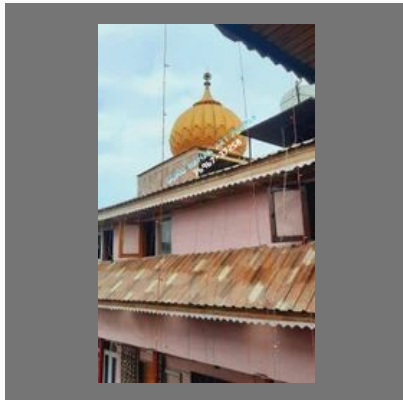

Fiber Gurdwara Sahib
Gumbad

Gurdwara Fiber Gumbad (Dome)

FRP Mosque Dome

White FRP Gurdwara Dome

FIBER GLASS STATUES

Punjabi Culture Fibre Statues

Punjabi Culture Fiber Statue

Punjabi Murtiya Fiber Statue

Sri Guru Ravidas Maharaj Ji
Fiber Statues

MARBLE TEMPLE AND MARBLE PALKI

Gurdwara Fiber Gumbad

Golden Palki Sahib

Gurdwara Temple Palki Sahib

Gumbad Mandir Fiber Glass

PALKI SAHIB

FRP Palki Sahib

Fiberglass Palki Sahib Ji

Gurdwara Gumbad Sahib

Gurudwara palki sahib ji

FRP STATUE

FRP Bhagat Singh Statue

FRP Human Statue

Peacock Fiber Statue

Fiber Glass Statue