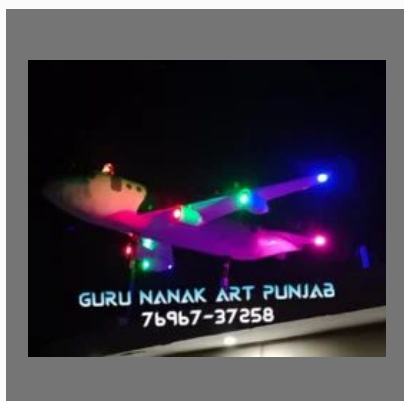

Guru Nanak Art Punjab

<https://www.indiamart.com/gurunanakartpunjab/>

Guru Nanak Art Punjab - Manufacturer And Trader of Fiber Statue, Fiberglass Statue & Fiberglass Dome Since 2014 in Ludhiana, Punjab.

About Us

Guru Nanak Art Punjab - Manufacturer And Trader of Fiber Statue, Fiberglass Statue & Fiberglass Dome Since 2014 in Ludhiana, Punjab.

For more information, please visit

<https://www.indiamart.com/gurunanakartpunjab/profile.html>

Micky Mouse Fiber Statue

Fiberglass Temple Dome

OTHER PRODUCTS:

Balaji Mandir Gumad fiber glass

Statue Bhalban Statue

Aeroplane Fiberglass

Baba jinda sah Statue

Factsheet