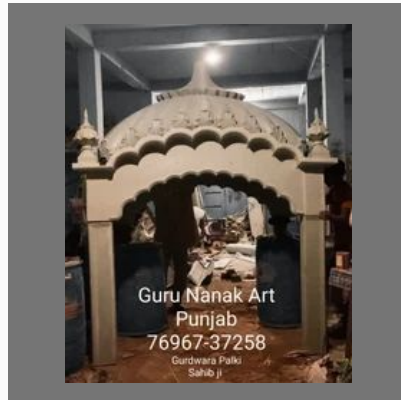

Fiber Gurdwara Sahib
Gumbad

Gurdwara Fiber Gumbad (Dome)

FRP Mosque Dome

White FRP Gurdwara Dome

FIBER GLASS STATUES

Punjabi Culture Fibre Statues

Punjabi Culture Fiber Statue

Punjabi Murtiya Fiber Statue

Sri Guru Ravidas Maharaj Ji
Fiber Statues

MARBLE TEMPLE AND MARBLE PALKI

Gurdwara Fiber Gumbad

Golden Palki Sahib

Gurdwara Temple Palki Sahib

Gumbad Mandir Fiber Glass

PALKI SAHIB

FRP Palki Sahib

Fiberglass Palki Sahib Ji

Gurdwara Gumbad Sahib

Gurudwara palki sahib ji

FRP STATUE

FRP Bhagat Singh Statue

FRP Human Statue

Peacock Fiber Statue

Fiber Glass Statue